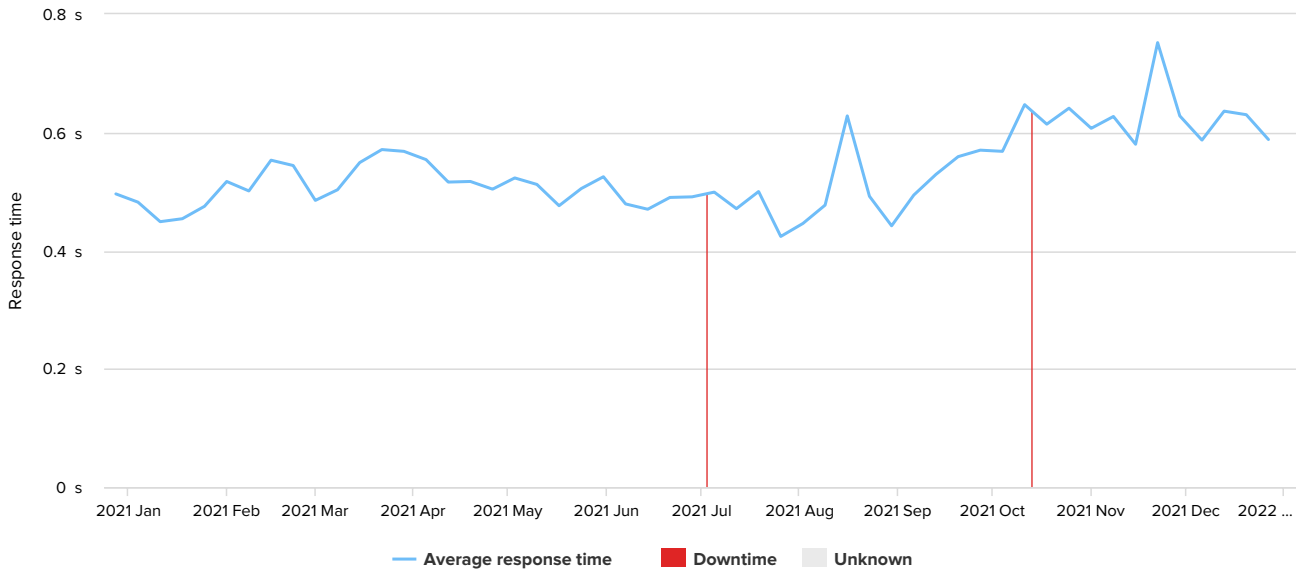

## Response time

Downtime <b>1h15m</b>	Outages <b>2</b>	Uptime <b>99.99%</b>	Max resp. time <b>752ms</b>	Min resp. time <b>424ms</b>	Avg resp. time <b>525ms</b>
--------------------------	---------------------	-------------------------	--------------------------------	--------------------------------	--------------------------------

STATUS	FROM	TO	DURATION
↑	13/10/2021 08:48:32	31/12/2021 23:59:59	79d 16h 11m 27s
↓	13/10/2021 08:23:32	13/10/2021 08:48:32	25m
↑	02/07/2021 18:08:32	13/10/2021 08:23:32	102d 14h 15m
↓	02/07/2021 17:18:32	02/07/2021 18:08:32	50m
↑	01/01/2021 00:00:00	02/07/2021 17:18:32	182d 16h 18m 32s